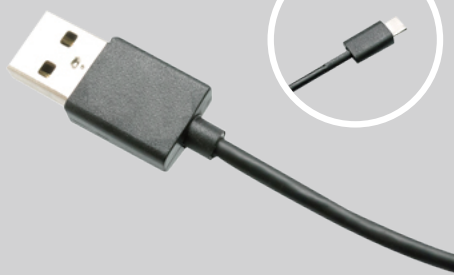

LED WORKING LIGHT

CHARGE

Description

Power : 3W

Voltage : 3VDC 1.5V

Size : W 8 x H 42 x D 8.5 cm

Product Explanation

- For the spot lighting such as assembling, inspection work, the store
- For the work light in a garage and the factory