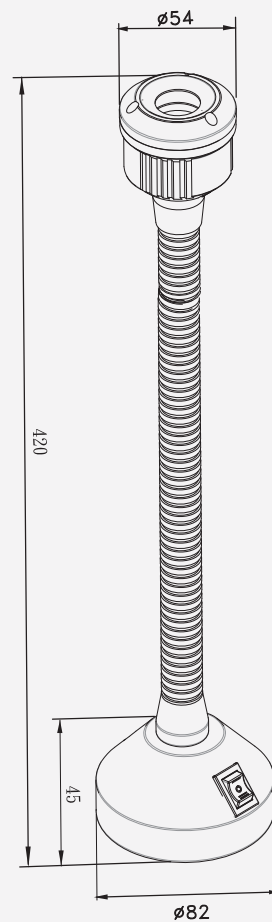

LED WORKING LIGHT

CHARGE

Description

Power : 3W

Voltage : 3VDC 1.5V

Size : W 8 x H 42 x D 8.5 cm

Product Explanation

- For the spot lighting such as assembling, inspection work, the store
- For the work light in a garage and the factory