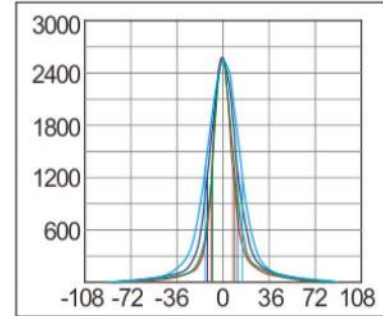

Photometrics