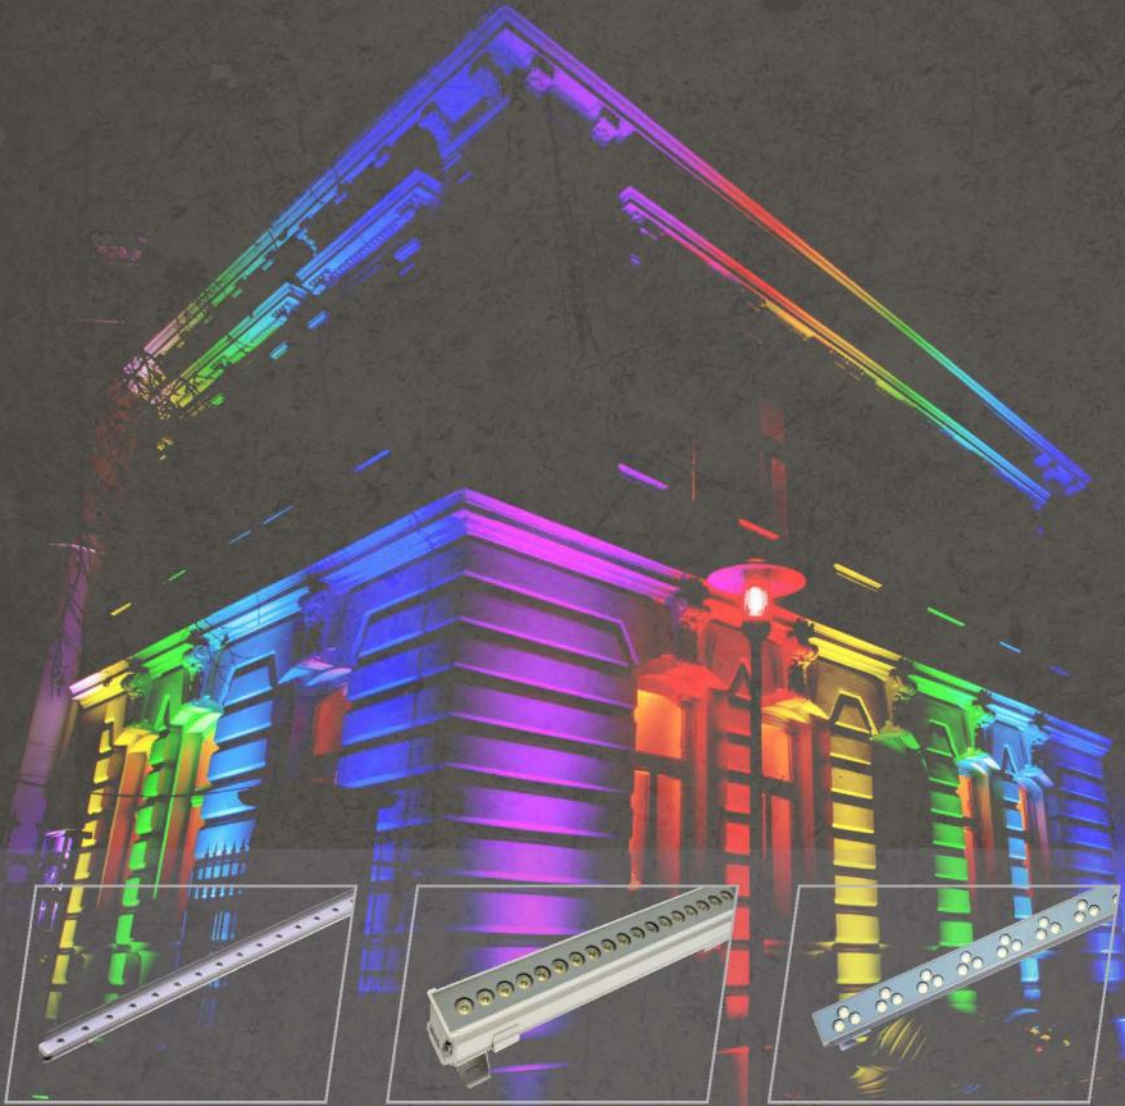

# LED WALL WASH LIGHT SERIES