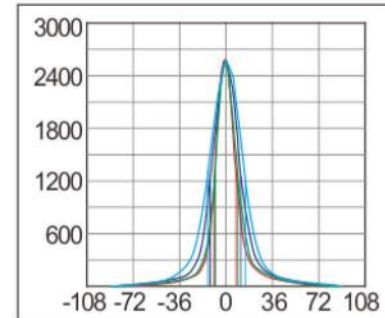

Photometrics