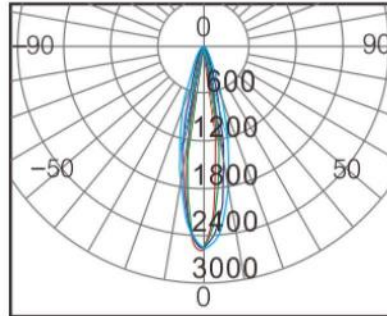

Photometrics