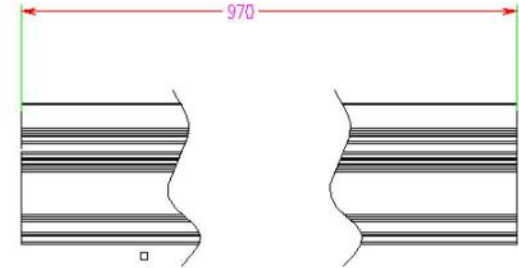

18W LED WALL WASH LIGHT