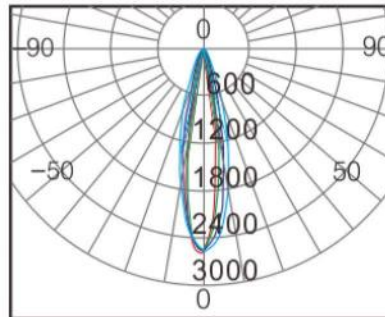

Photometrics