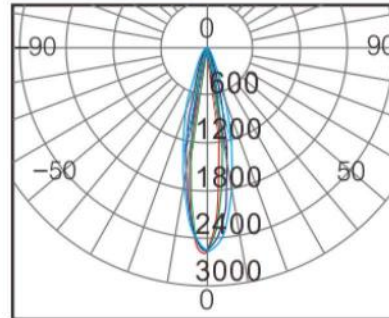

Photometrics